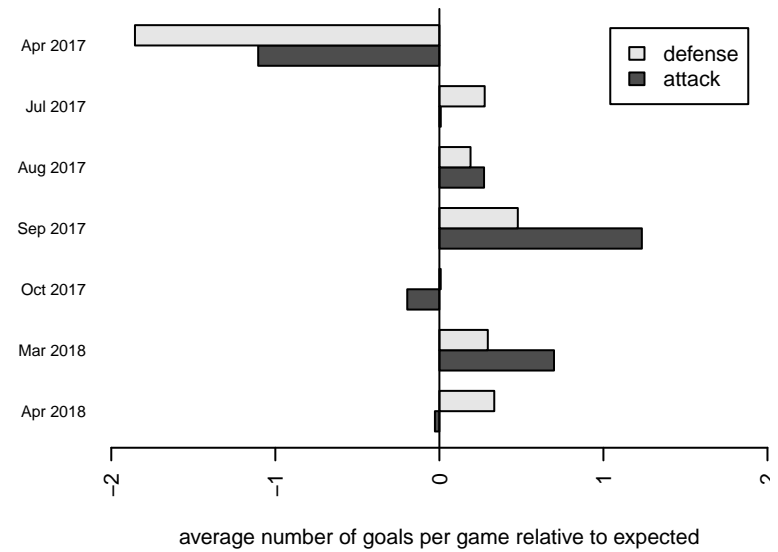

Performance relative to 13 month average