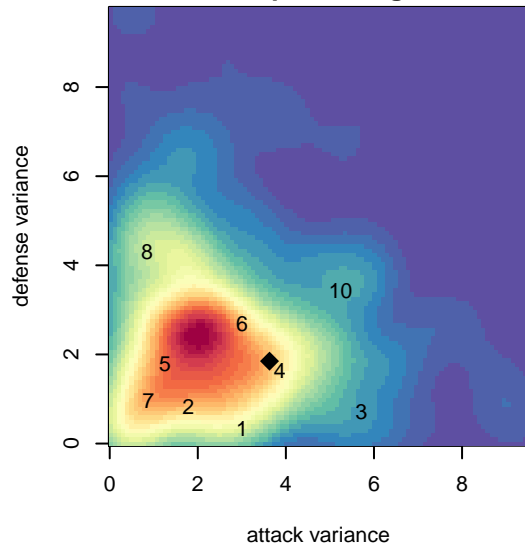

2016 WA Cup U12 Gold U12

2017 Nike Crossfire Challenge Gold Group U13

2017 Mt Hood Challenge U13 Gold

2017 PSPL WNPL U13

2017 Spr PSPL – '05 Super 1– East U13

2017 WA Cup U13 Gold U13

Washington East SC A B05
Dots are actual minus expected GF (blue circles) and GA (red triangles).
Blue line is smoothed change in attack strength. Red is smoothed change in defense strength.

**attack and defense variance (black dot)
relative to other teams
and top 10 in region**

**attack and defense rating
relative to others at age
and all opponents in last 13 months**

Performance relative to 13 month average