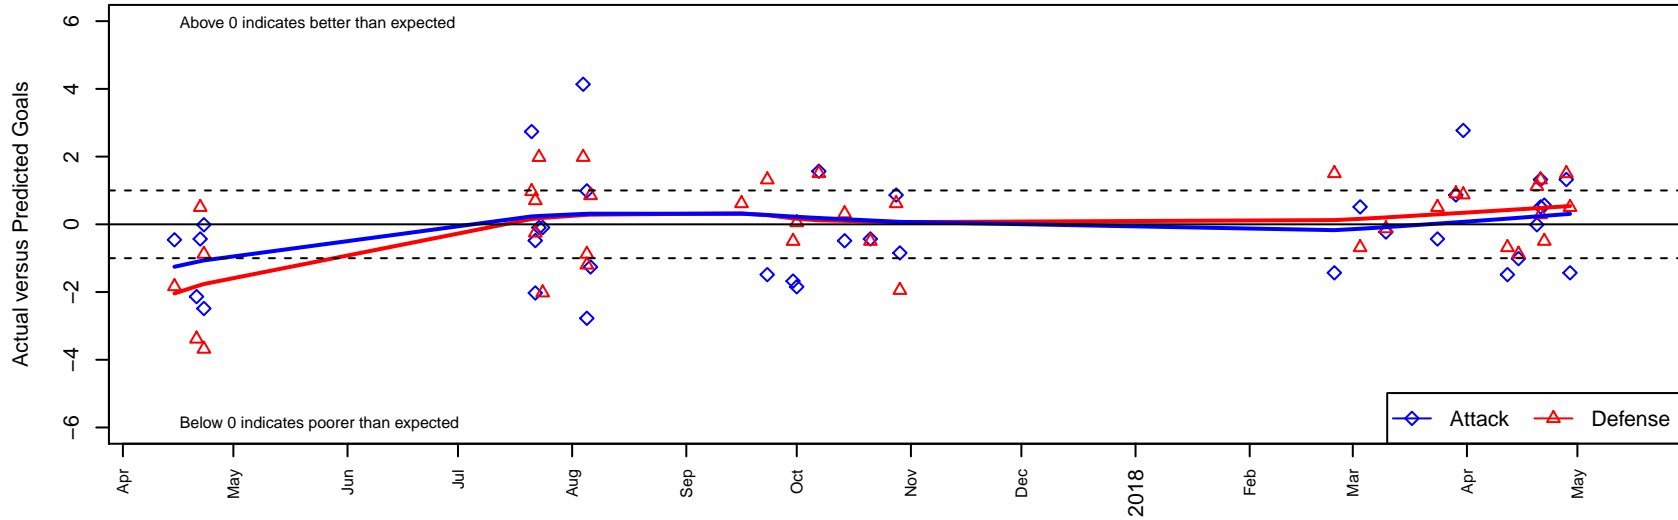

2016 WA Cup U12 Gold U12

2017 Nike Crossfire Challenge Gold Group U13

2017 Mt Hood Challenge U13 Gold

2017 PSPL WNPL U13

2017 Spr PSPL – '05 Super 1– East U13

2017 WA Cup U13 Gold U13

Washington East SC A B05
Dots are actual minus expected GF (blue circles) and GA (red triangles).
Blue line is smoothed change in attack strength. Red is smoothed change in defense strength.

**attack and defense variance (black dot)
relative to other teams
and top 10 in region**

**attack and defense rating
relative to others at age
and all opponents in last 13 months**

Performance relative to 13 month average