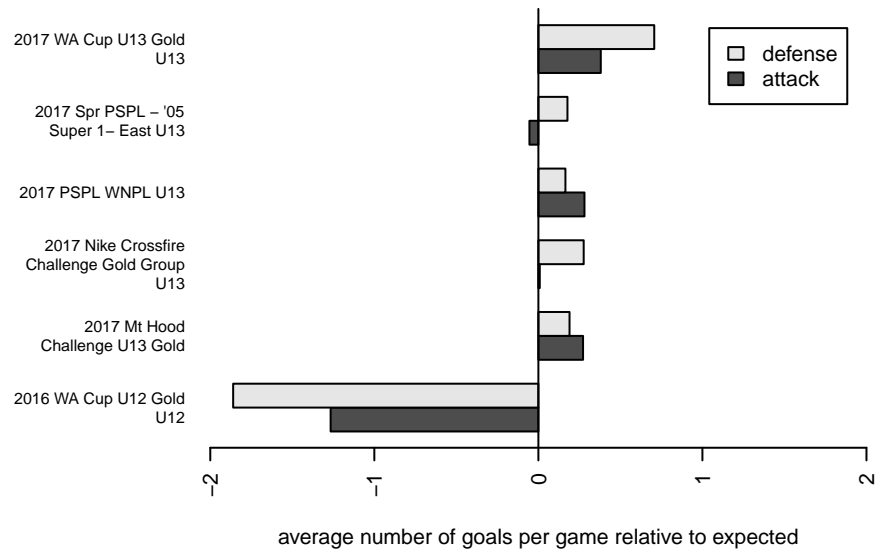

2016 WA Cup U12 Gold U12

2017 Nike Crossfire Challenge Gold Group U13

2017 Mt Hood Challenge U13 Gold

2017 PSPL WNPL U13

2017 Spr PSPL – '05 Super 1– East U13

2017 WA Cup U13 Gold U13

Washington East SC A B05
Dots are actual minus expected GF (blue circles) and GA (red triangles).
Blue line is smoothed change in attack strength. Red is smoothed change in defense strength.

**attack and defense variance (black dot)
relative to other teams
and top 10 in region**

**attack and defense rating
relative to others at age
and all opponents in last 13 months**

Performance relative to 13 month average