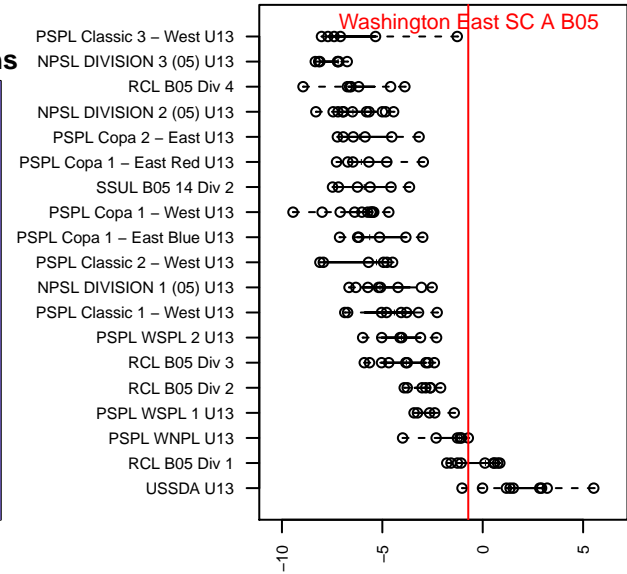

Washington East SC A B05

Washington East SC

Spokane, WA

B05 total strength=1217

attack=4.33 defense=4.15

fall league = PSPL WNPL U13

spr league = Spr PSPL – '05 Super 1– East U1

notes= Hamer 2017

alt names used:

Washington East SC B05 Hamer

WASHINGTON EAST SC B05 HAMER (WA)

Washington East B05 Hamer

Washington East SC B05 Hamer

WASHINGTON EAST SC B05 HAMER (WA)

Venues played:

2016 Spr PSPL SuperLeague East U13

2016 WA Cup U12 Gold U12

2017 Nike Crossfire Challenge Gold Group U13

2017 Mt Hood Challenge U13 Gold

2017 PSPL WNPL U13

2017 Spr PSPL – '05 Super 1– East U13

2017 WA Cup U13 Gold U13

Washington East SC A B05
Dots are actual minus expected GF (blue circles) and GA (red triangles).
Blue line is smoothed change in attack strength. Red is smoothed change in defense strength.

**attack and defense variance (black dot)
relative to other teams
and top 10 in region**

**attack and defense rating
relative to others at age
and all opponents in last 13 months**

Performance relative to 13 month average